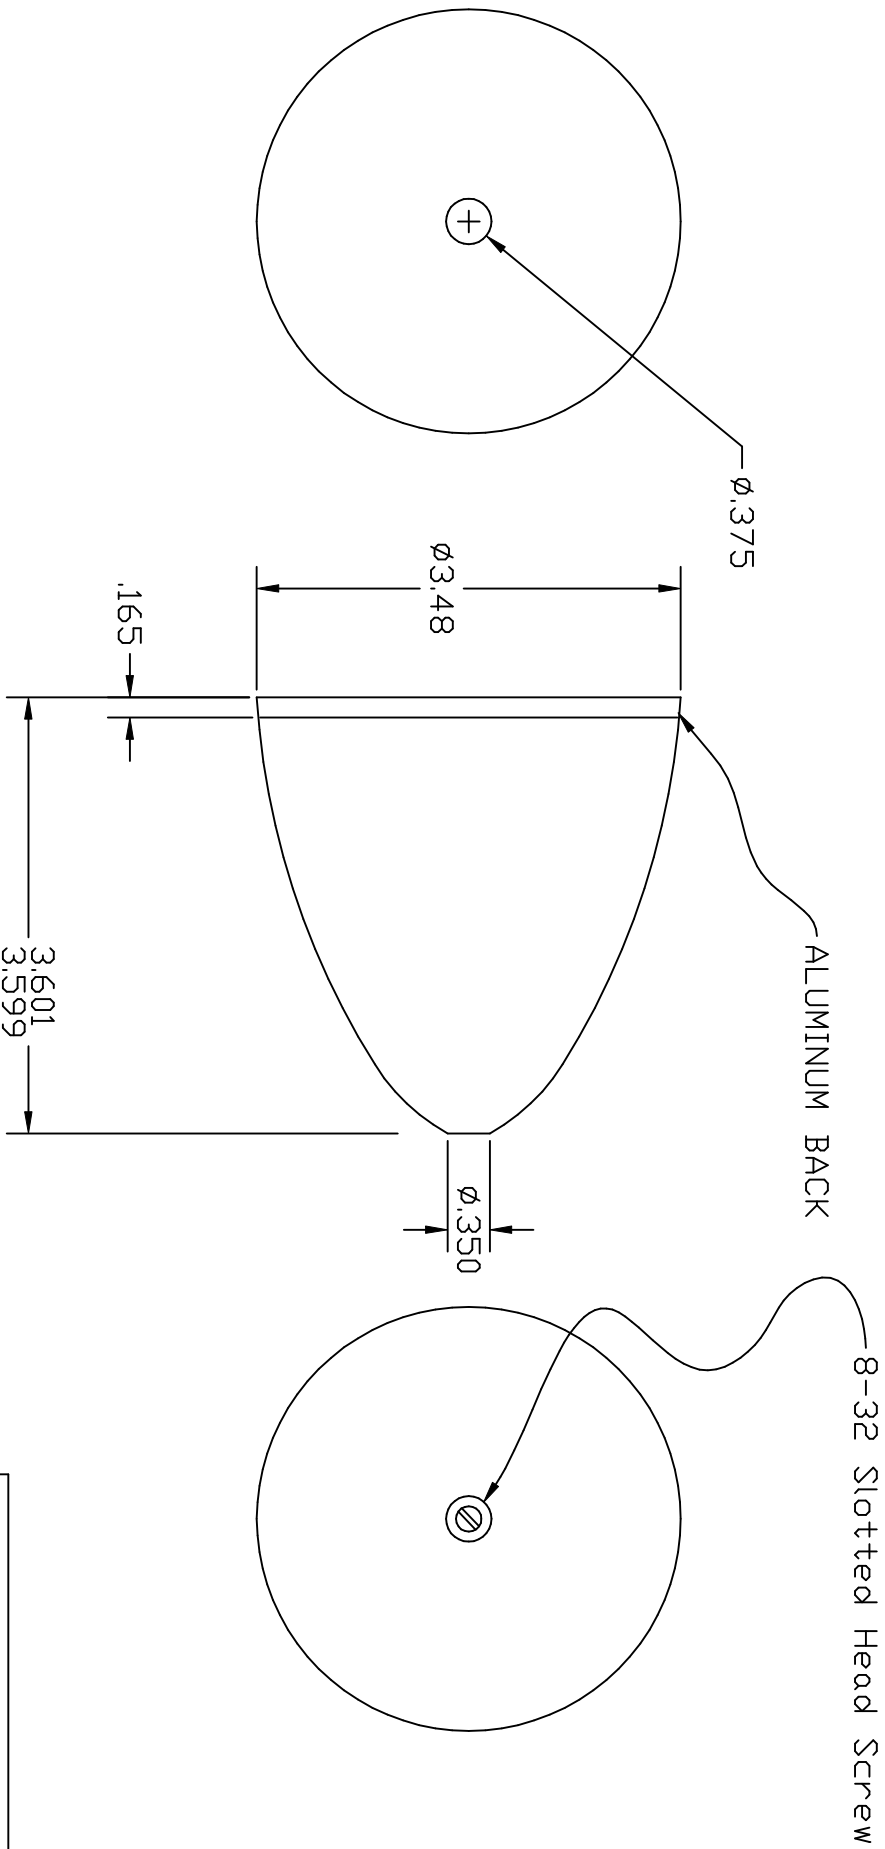

REV	DESCRIPTION	DATE	APP'D

CB 5073 RED
 CB 5075 BLACK
 CB 5077 WHITE

CB Associates			
<small>A product of MEGCA - Model Engine Company of America</small>			
P51 SPINNER			
3 1/2 INCH DIAMETER			
SCALE	DWG NO.	888-3208-P51 - RED 888-3209-P51 - BLACK 888-3209-P51 - WHITE	REV
1 : 1			
DRAWN BY:	RL	04-28-2009	SHEET