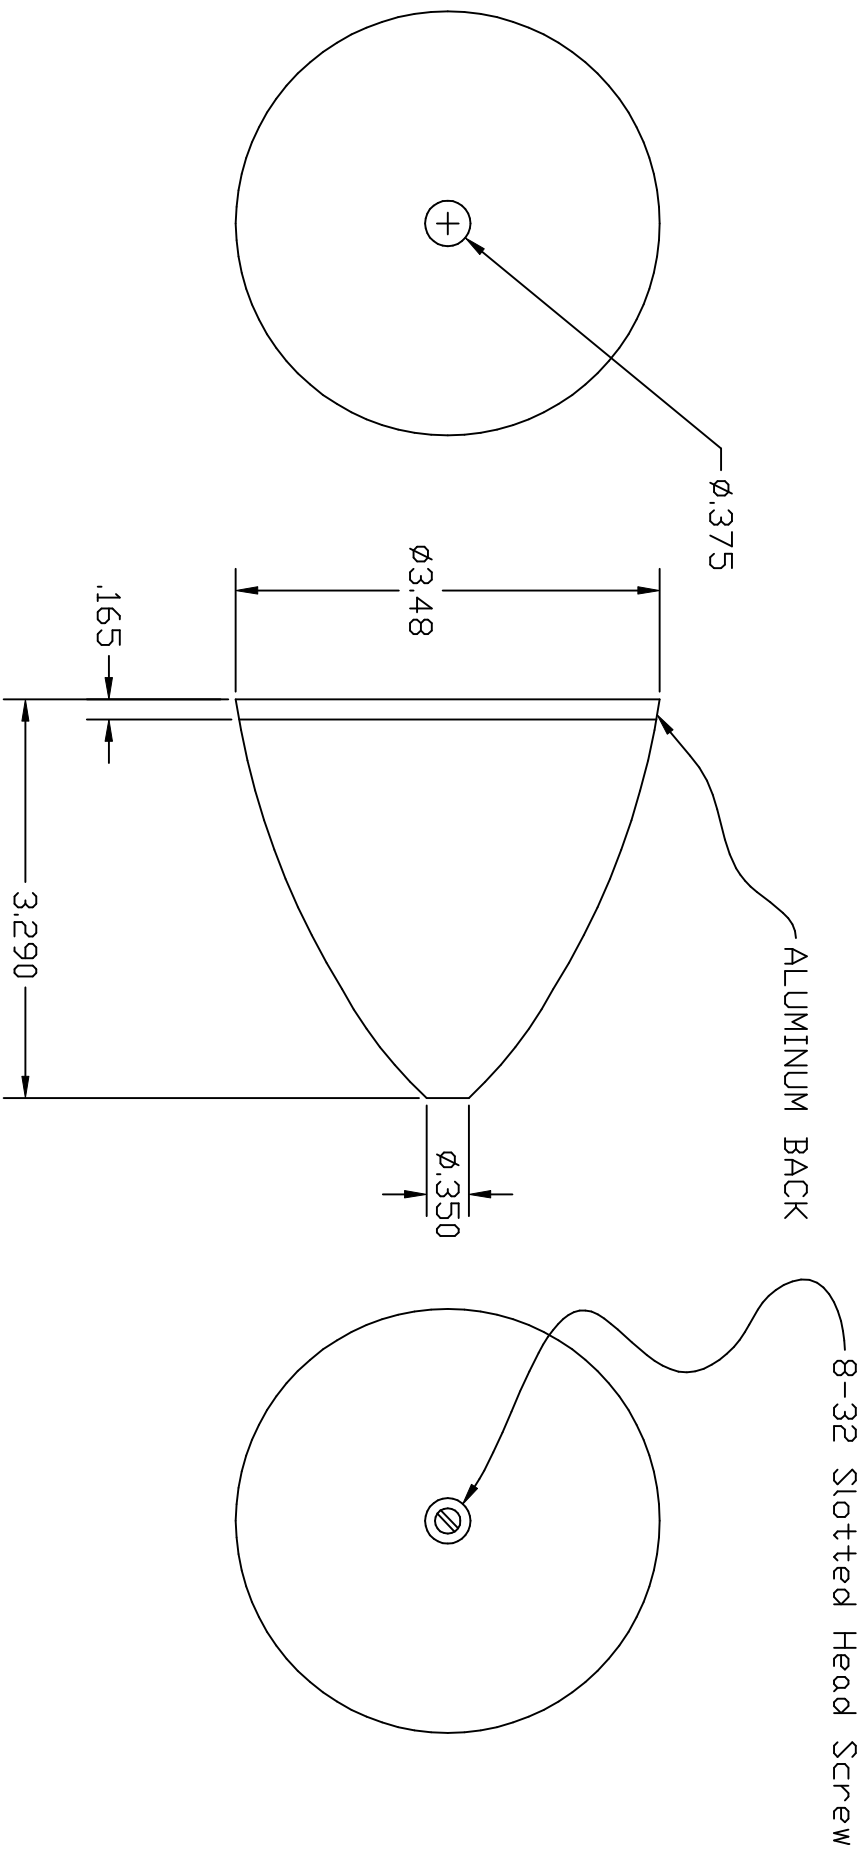

REV	DESCRIPTION	DATE	APP'D

CB 5085 RED
 CB 5087 BLACK
 CB 5089 WHITE

CB Associates A product of MEGCA - Model Engine Company of America			
P40 SPINNER 3 1/2 INCH DIAMETER			
SCALE	DWG NO.	REV	REV
1 : 1	888-3008-P40 - RED 888-3008-P40 - BLACK 888-3008-P40 - WHITE		
DRAWN BY:	RL	04-28-2009	SHEET