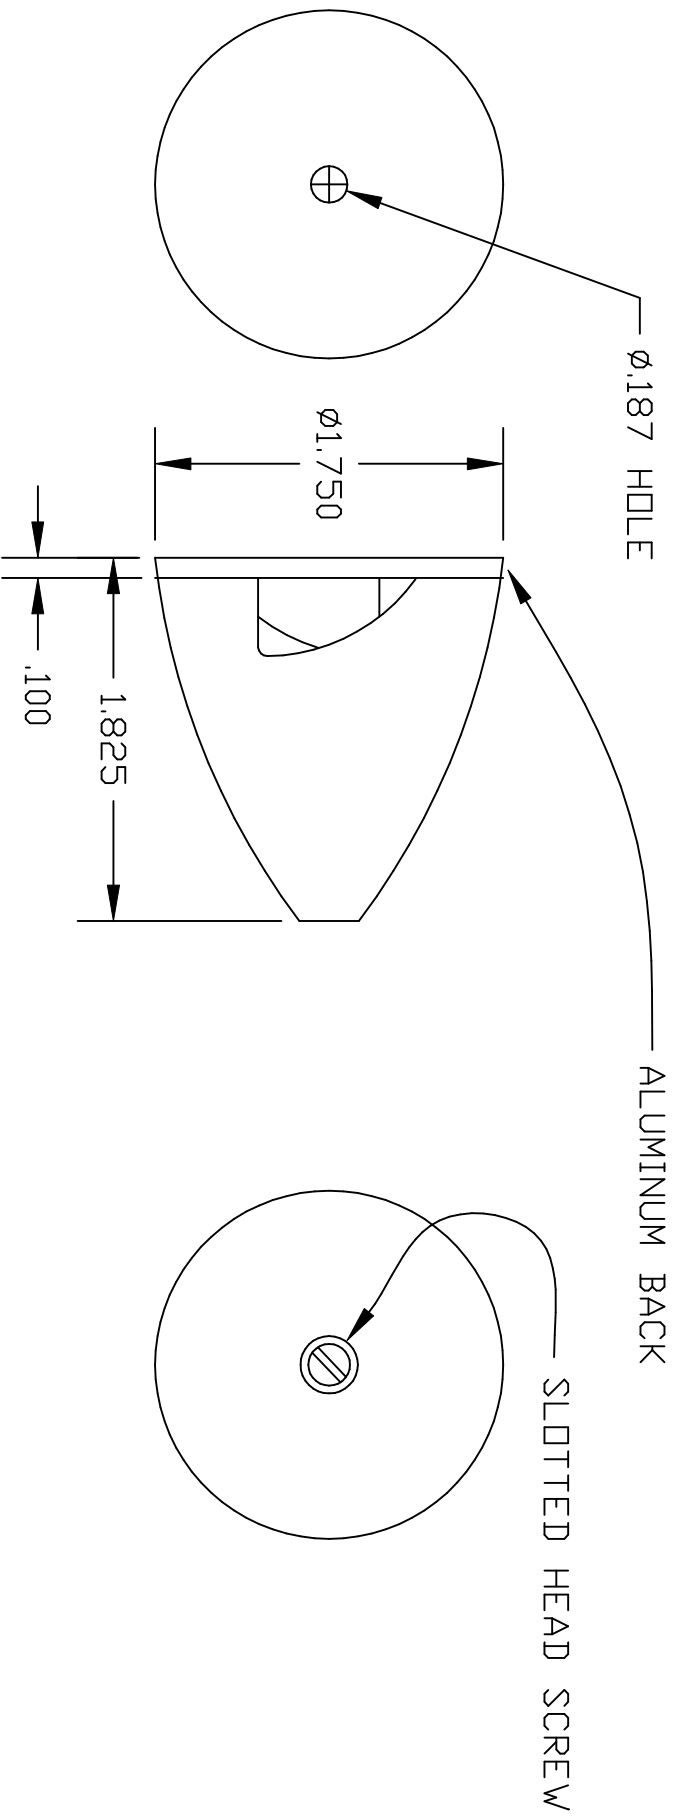

REV	DESCRIPTION	DATE	APPV'D

**CB Associates**  
 A product of MECOA - Model Engine Company of America

SPINNER  
 1 3/4 INCH DIAMETER

SCALE	DWG NO.	968-175R - RED	968-175B - BLACK	968-175W - WHITE	REV
1 : 1					

DRAWN BY: RUL 04-21-2009

SHEET