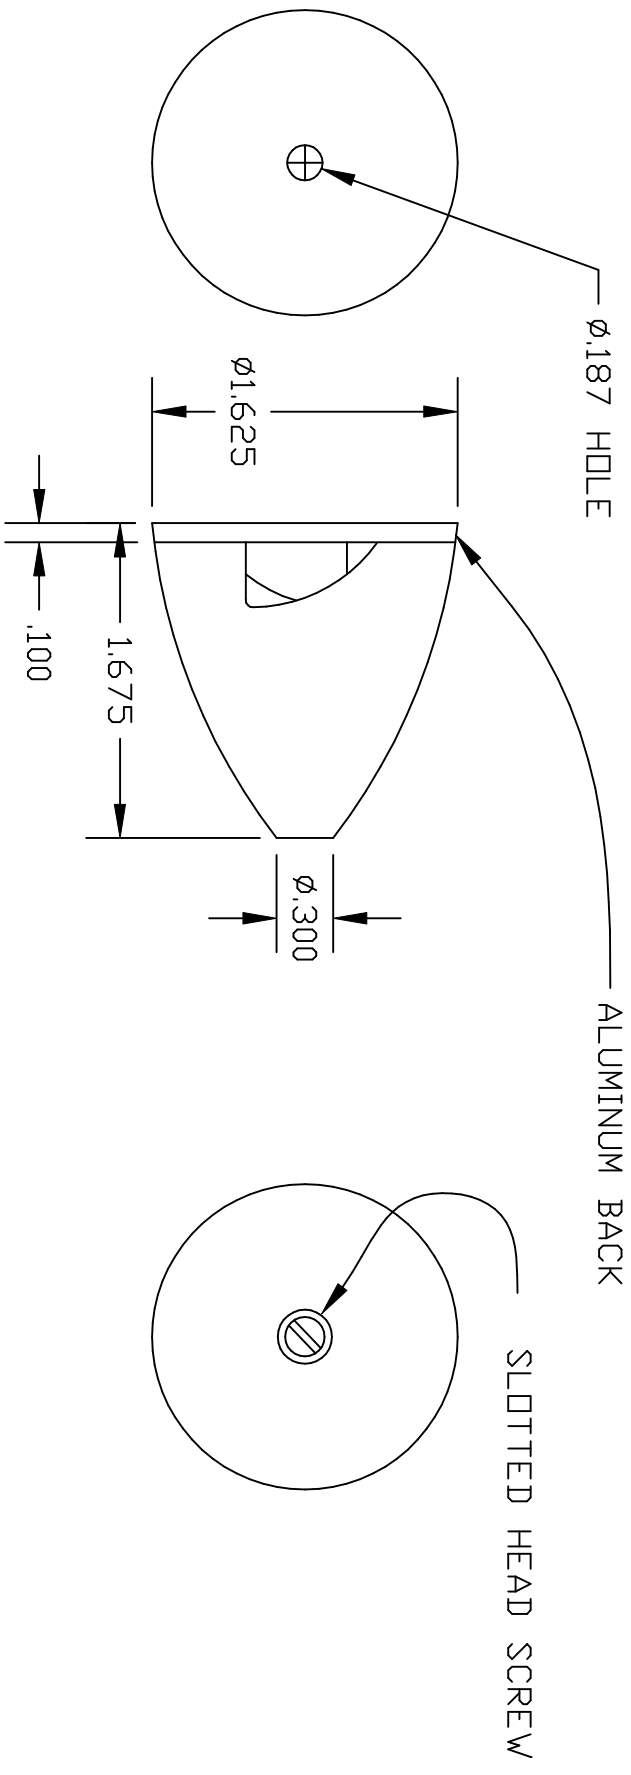

REV	DESCRIPTION	DATE	APPV'D

**CB Associates**  
A product of MECOA - Model Engine Company of America

SPINNER  
1 5/8 INCH DIAMETER

SCALE	DWG NO.	968-162R = RED 968-162B = BLACK 968-162W = WHITE	REV
1 : 1			

DRAWN BY: R.L. 04-16-2009

SHEET