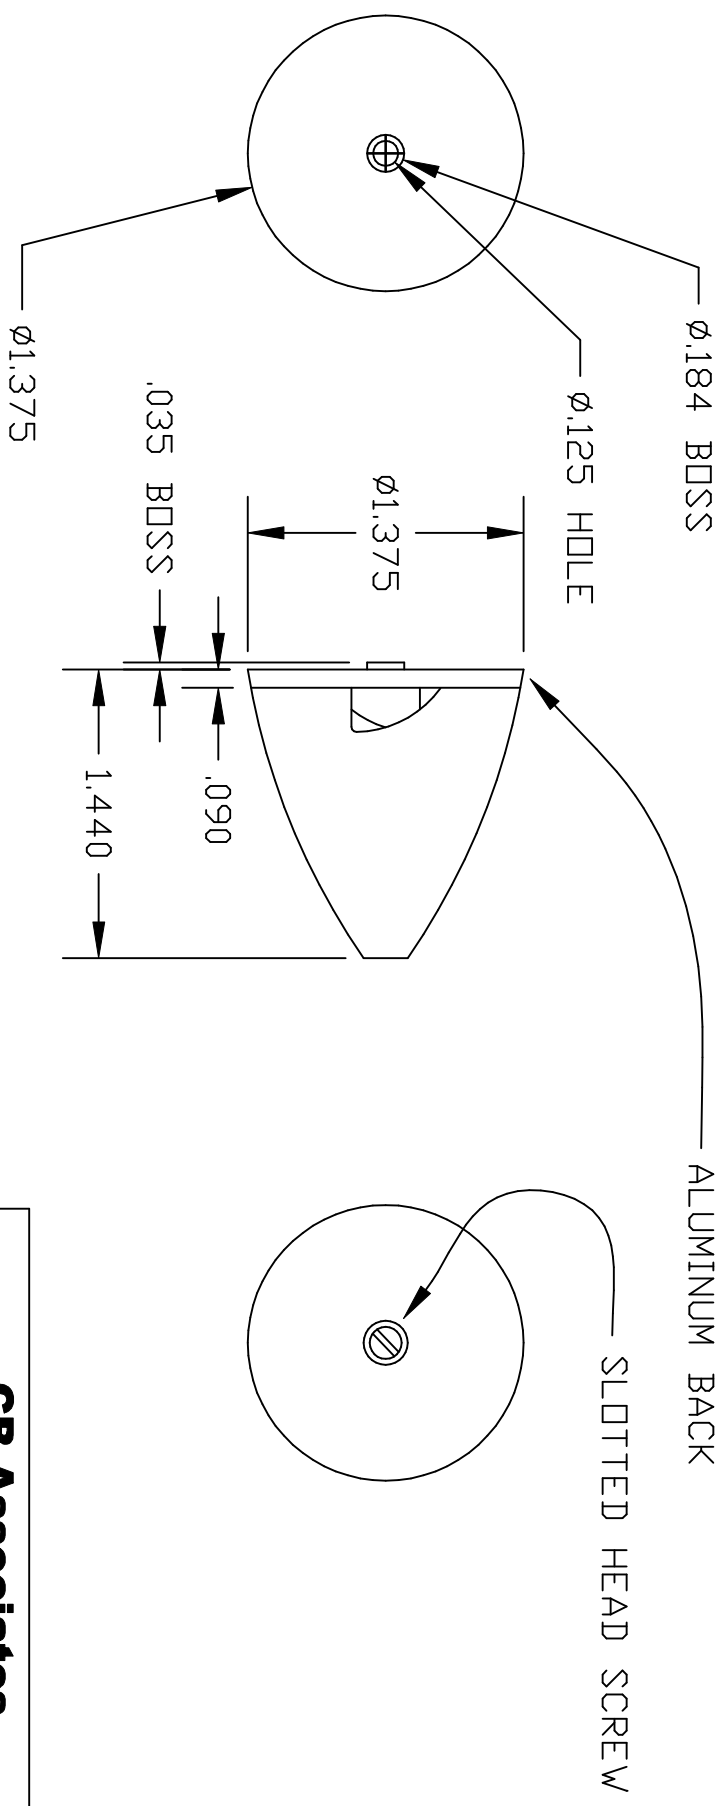

REV	DESCRIPTION	DATE	APPV'D

CB Associates
 A product of MECOA - Model Engine Company of America

SPINNER
 1 3/8 INCH DIAMETER

SCALE 1 : 1 DWG NO. 968-137R - RED REV
 968-137B - BLACK 1 : 1
 968-137W - WHITE

DRAWN BY: RJJ 04-16-2009 SHEET