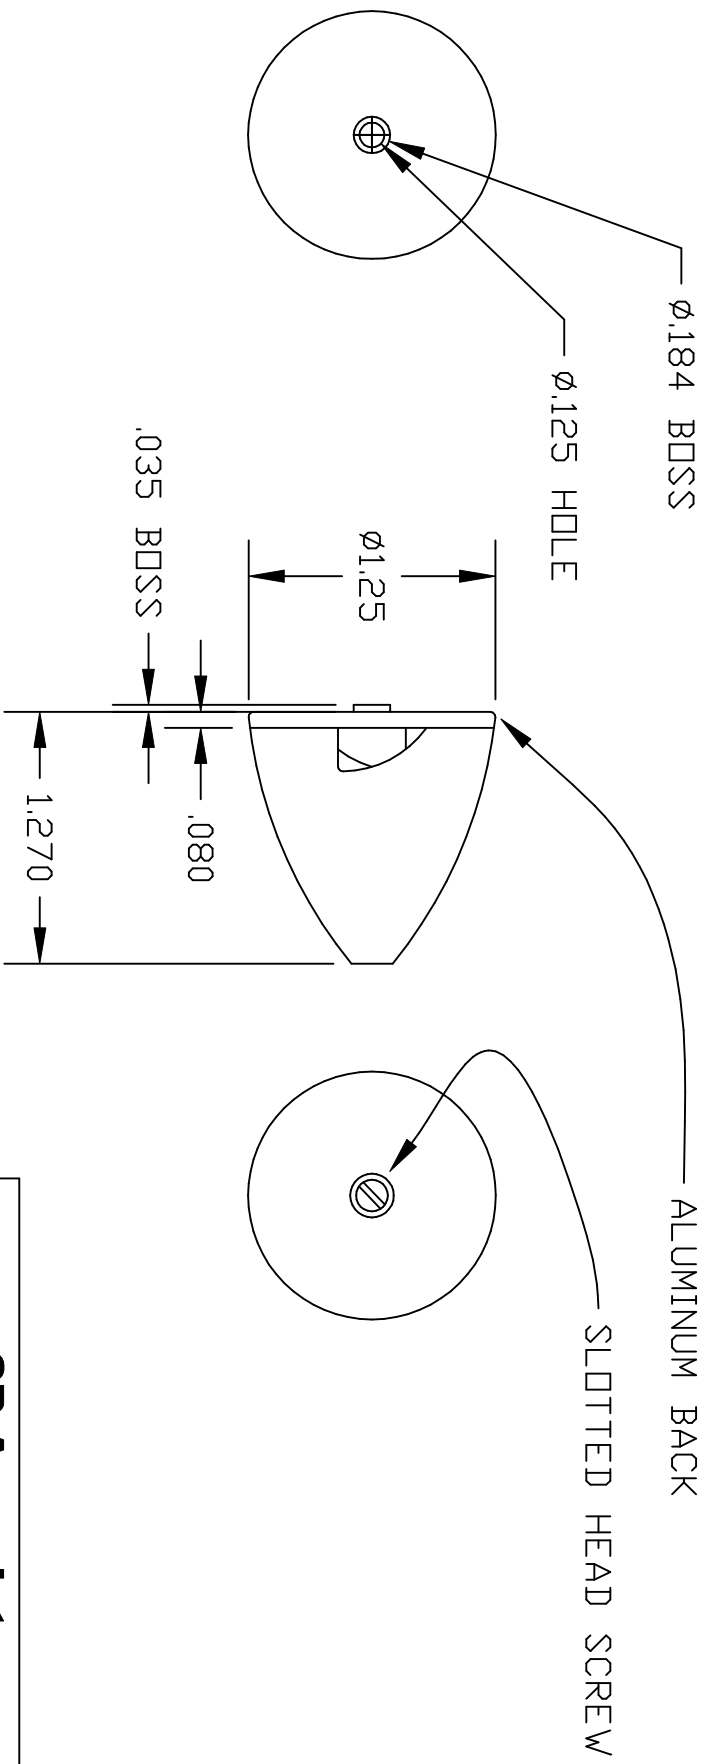

REV	DESCRIPTION	DATE	APPV'D

**CB Associates**  
 A product of MECOA - Model Engine Company of America

SPINNER  
 1 1/4 INCH DIAMETER

SCALE	DWG NO.	WHITE	REV
1 : 1	---	RED	---
	---	BLACK	---

DRAWN BY: RUL 05-13-2008 SHEET