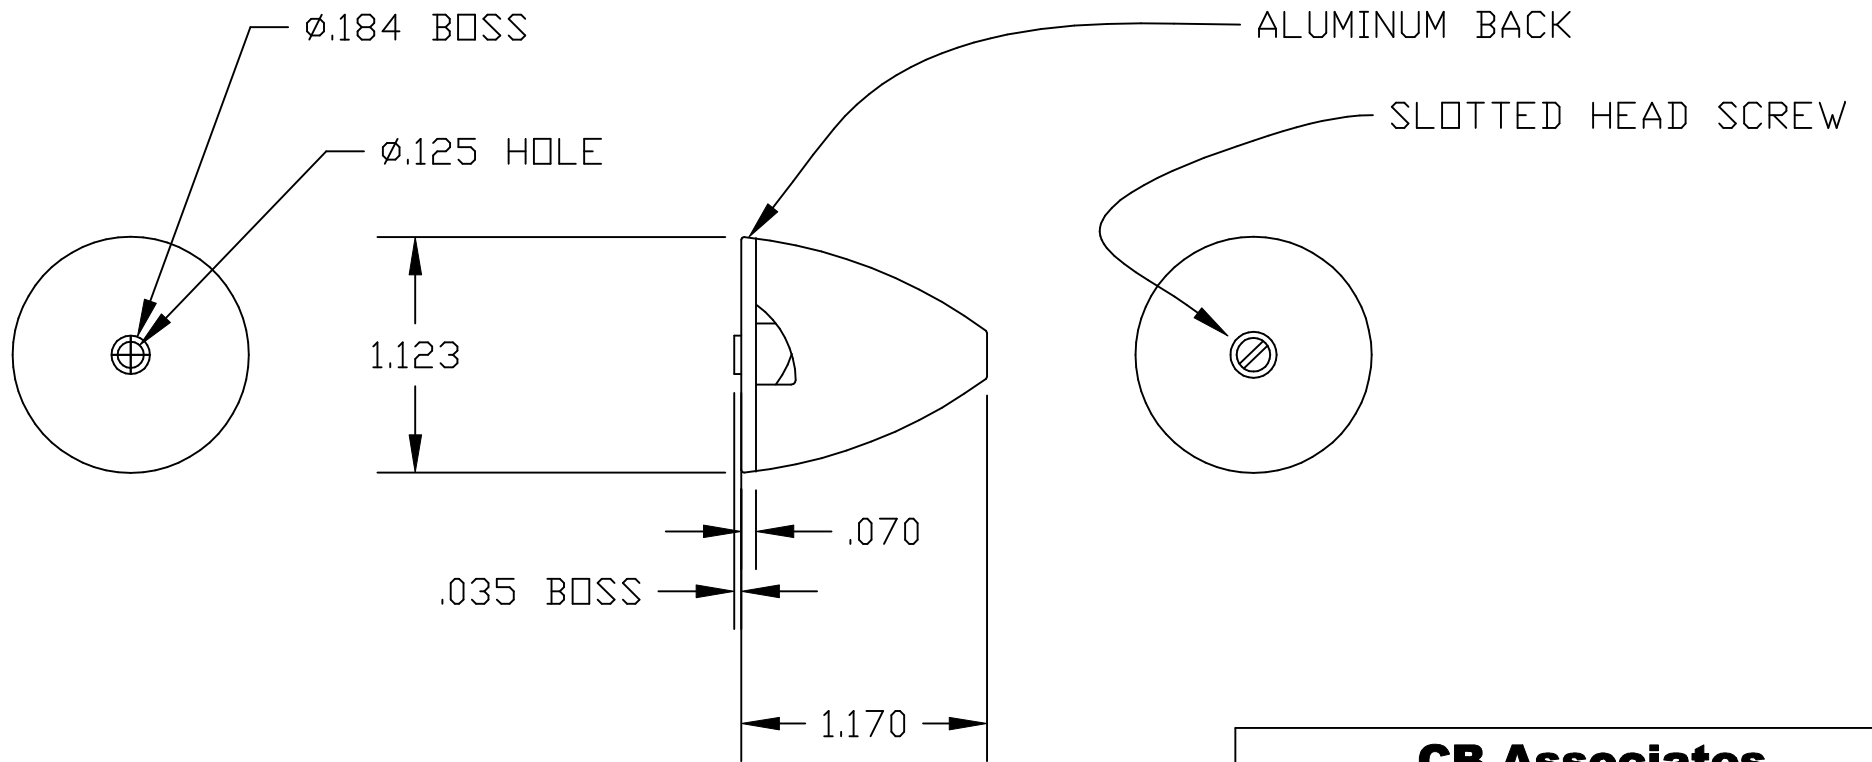

REV	DESCRIPTION	DATE	APPV'D

<b>CB Associates</b>			
A product of MECOA - Model Engine Company of America			
SPINNER			
1 1/8 INCH DIAMETER			
SCALE	DWG NO.	--- WHITE	REV
1 : 1		--- RED	
		--- BLACK	
DRAWN BY: RJL 05-13-2008			SHEET