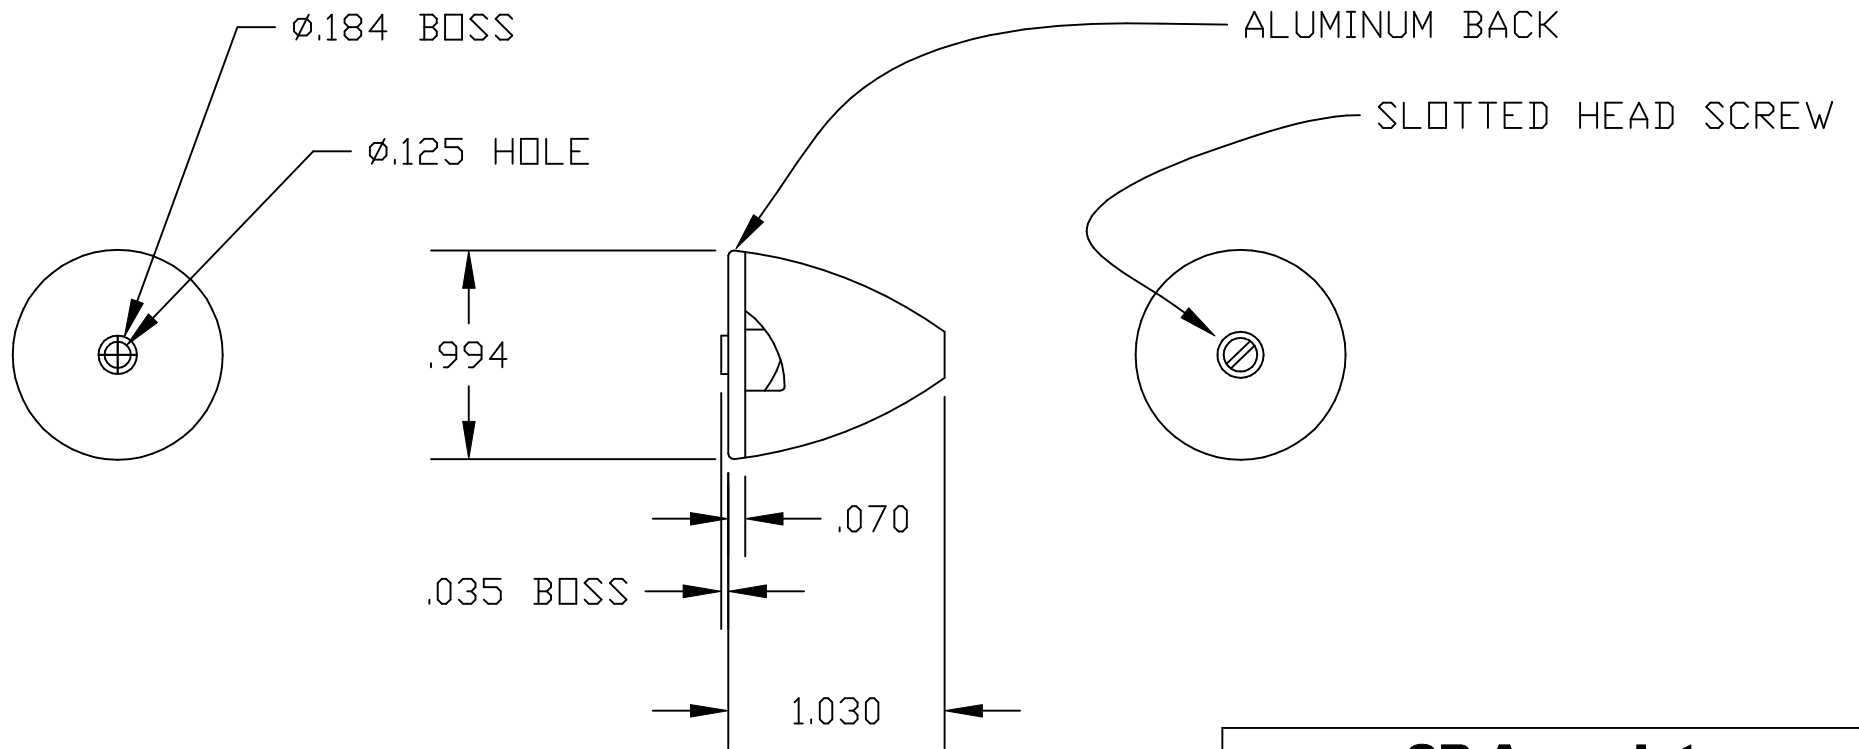

REV	DESCRIPTION	DATE	APPV'D

CB Associates			
A product of MECOA - Model Engine Company of America			
SPINNER			
1 INCH DIAMETER			
SCALE	DWG NO.	J7011	---
1 : 1		J70	---
		J70	---

DRAWN BY: RJL 05-13-2008			SHEET