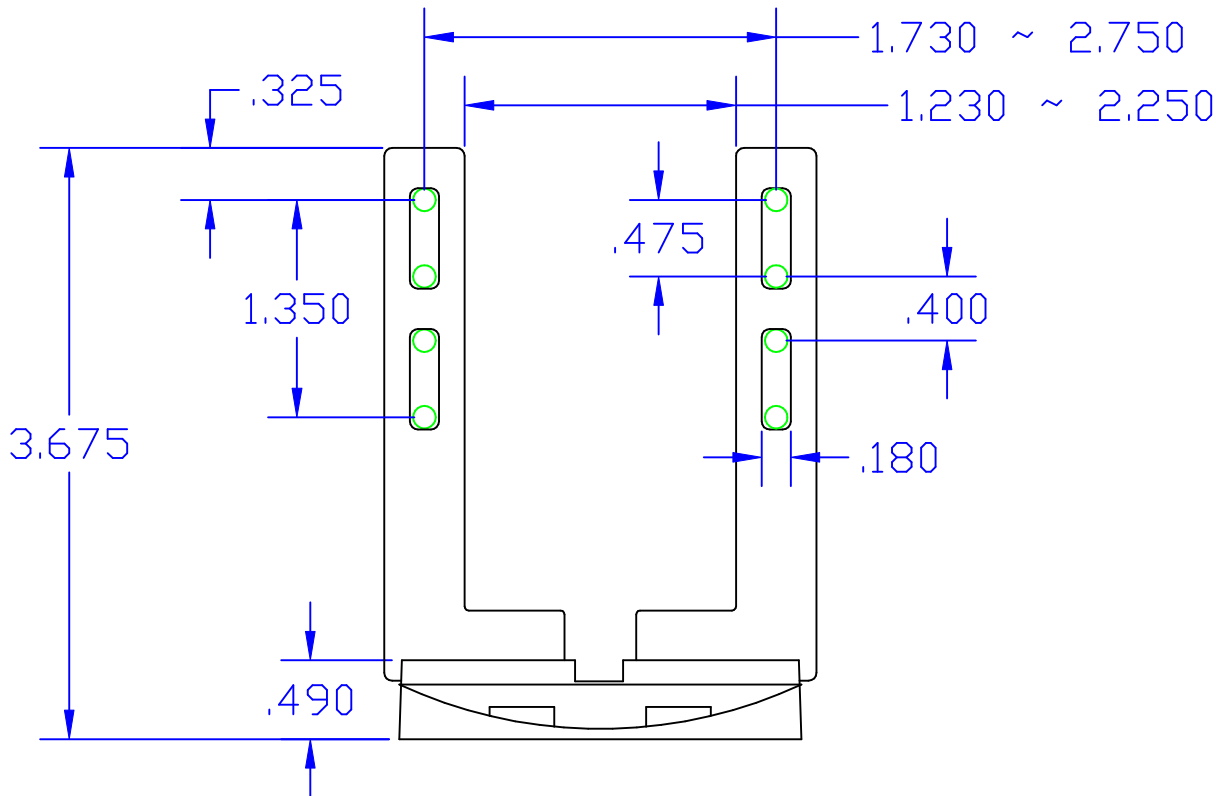

REV	DESCRIPTION	DATE	APPV'D

EDSON MOUNTS		
A product of MECOA - Model Engine Company of America		
EDSON X-LARGE MOUNT		
SCALE 1 : 1	DWG NO. edson 1	REV
DRAWN BY: RJL 07-01-2008		SHEET