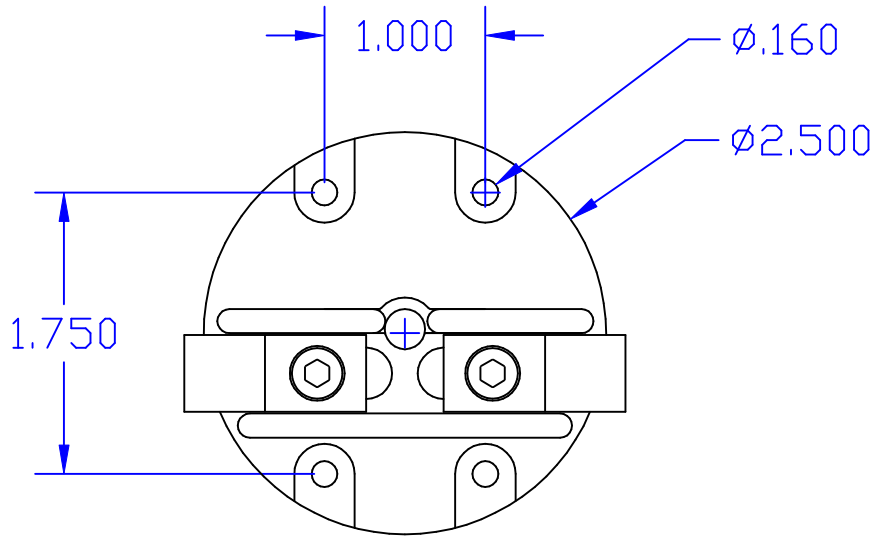

REV	DESCRIPTION	DATE	APPV'D

EDSON MOUNTS		
A product of MECOA - Model Engine Company of America		
EDSON X-LARGE MOUNT		
SCALE 1 : 1	DWG NO. edson 1	REV
DRAWN BY: RJL 07-01-2008		SHEET