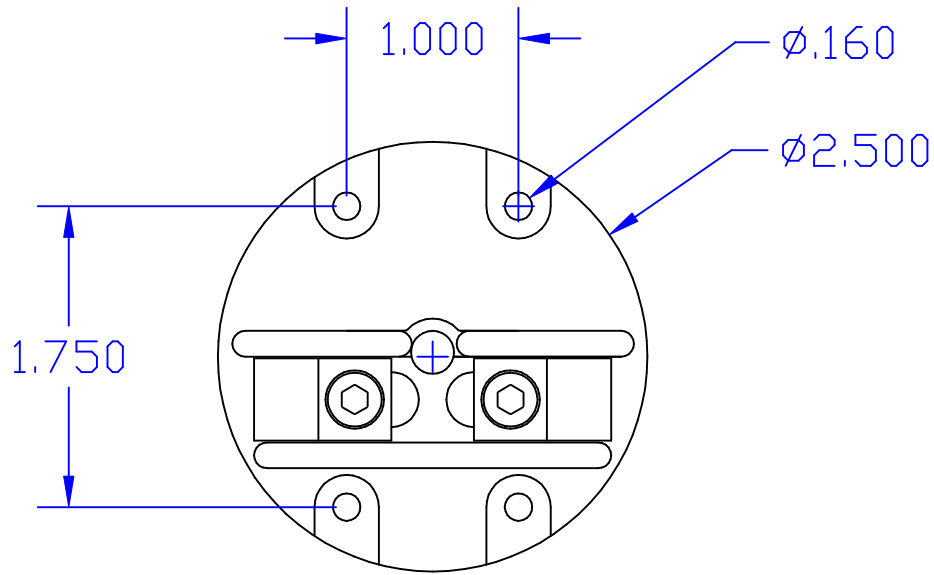

REV	DESCRIPTION	DATE	APPV'D

<b>EDSON MOUNTS</b>		
A product of MECOA - Model Engine Company of America		
EDSON SHORT MOUNT		
SCALE 1 : 1	DWG NO. edson 1	REV
DRAWN BY: RJL 07-01-2008		SHEET