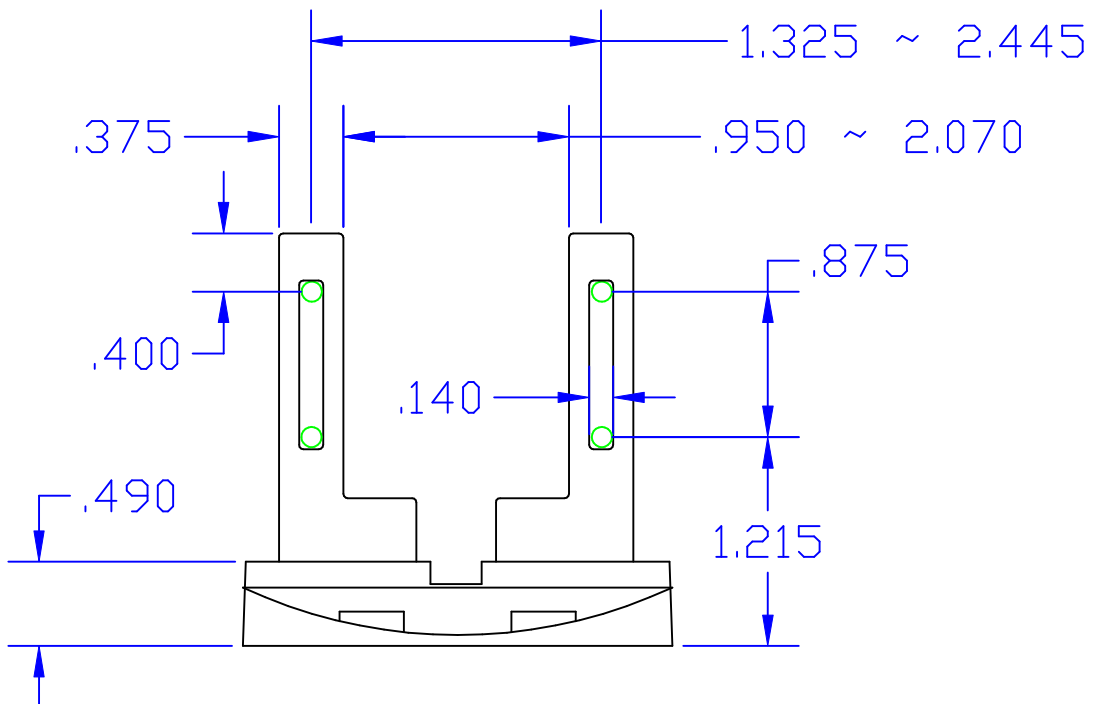

REV	DESCRIPTION	DATE	APPV'D

<b>EDSON MOUNTS</b>		
A product of MECOA - Model Engine Company of America		
EDSON SHORT MOUNT		
SCALE 1 : 1	DWG NO. edson 1	REV
DRAWN BY: RJL 07-01-2008		SHEET