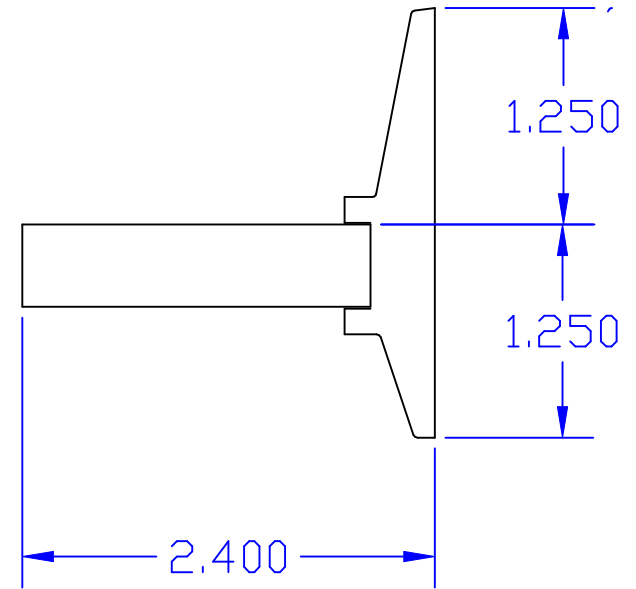

REV	DESCRIPTION	DATE	APPV'D

<b>EDSON MOUNTS</b>		
A product of MECOA - Model Engine Company of America		
EDSON SHORT MOUNT		
SCALE 1 : 1	DWG NO. edson 1	REV
DRAWN BY: RJL 07-01-2008		SHEET