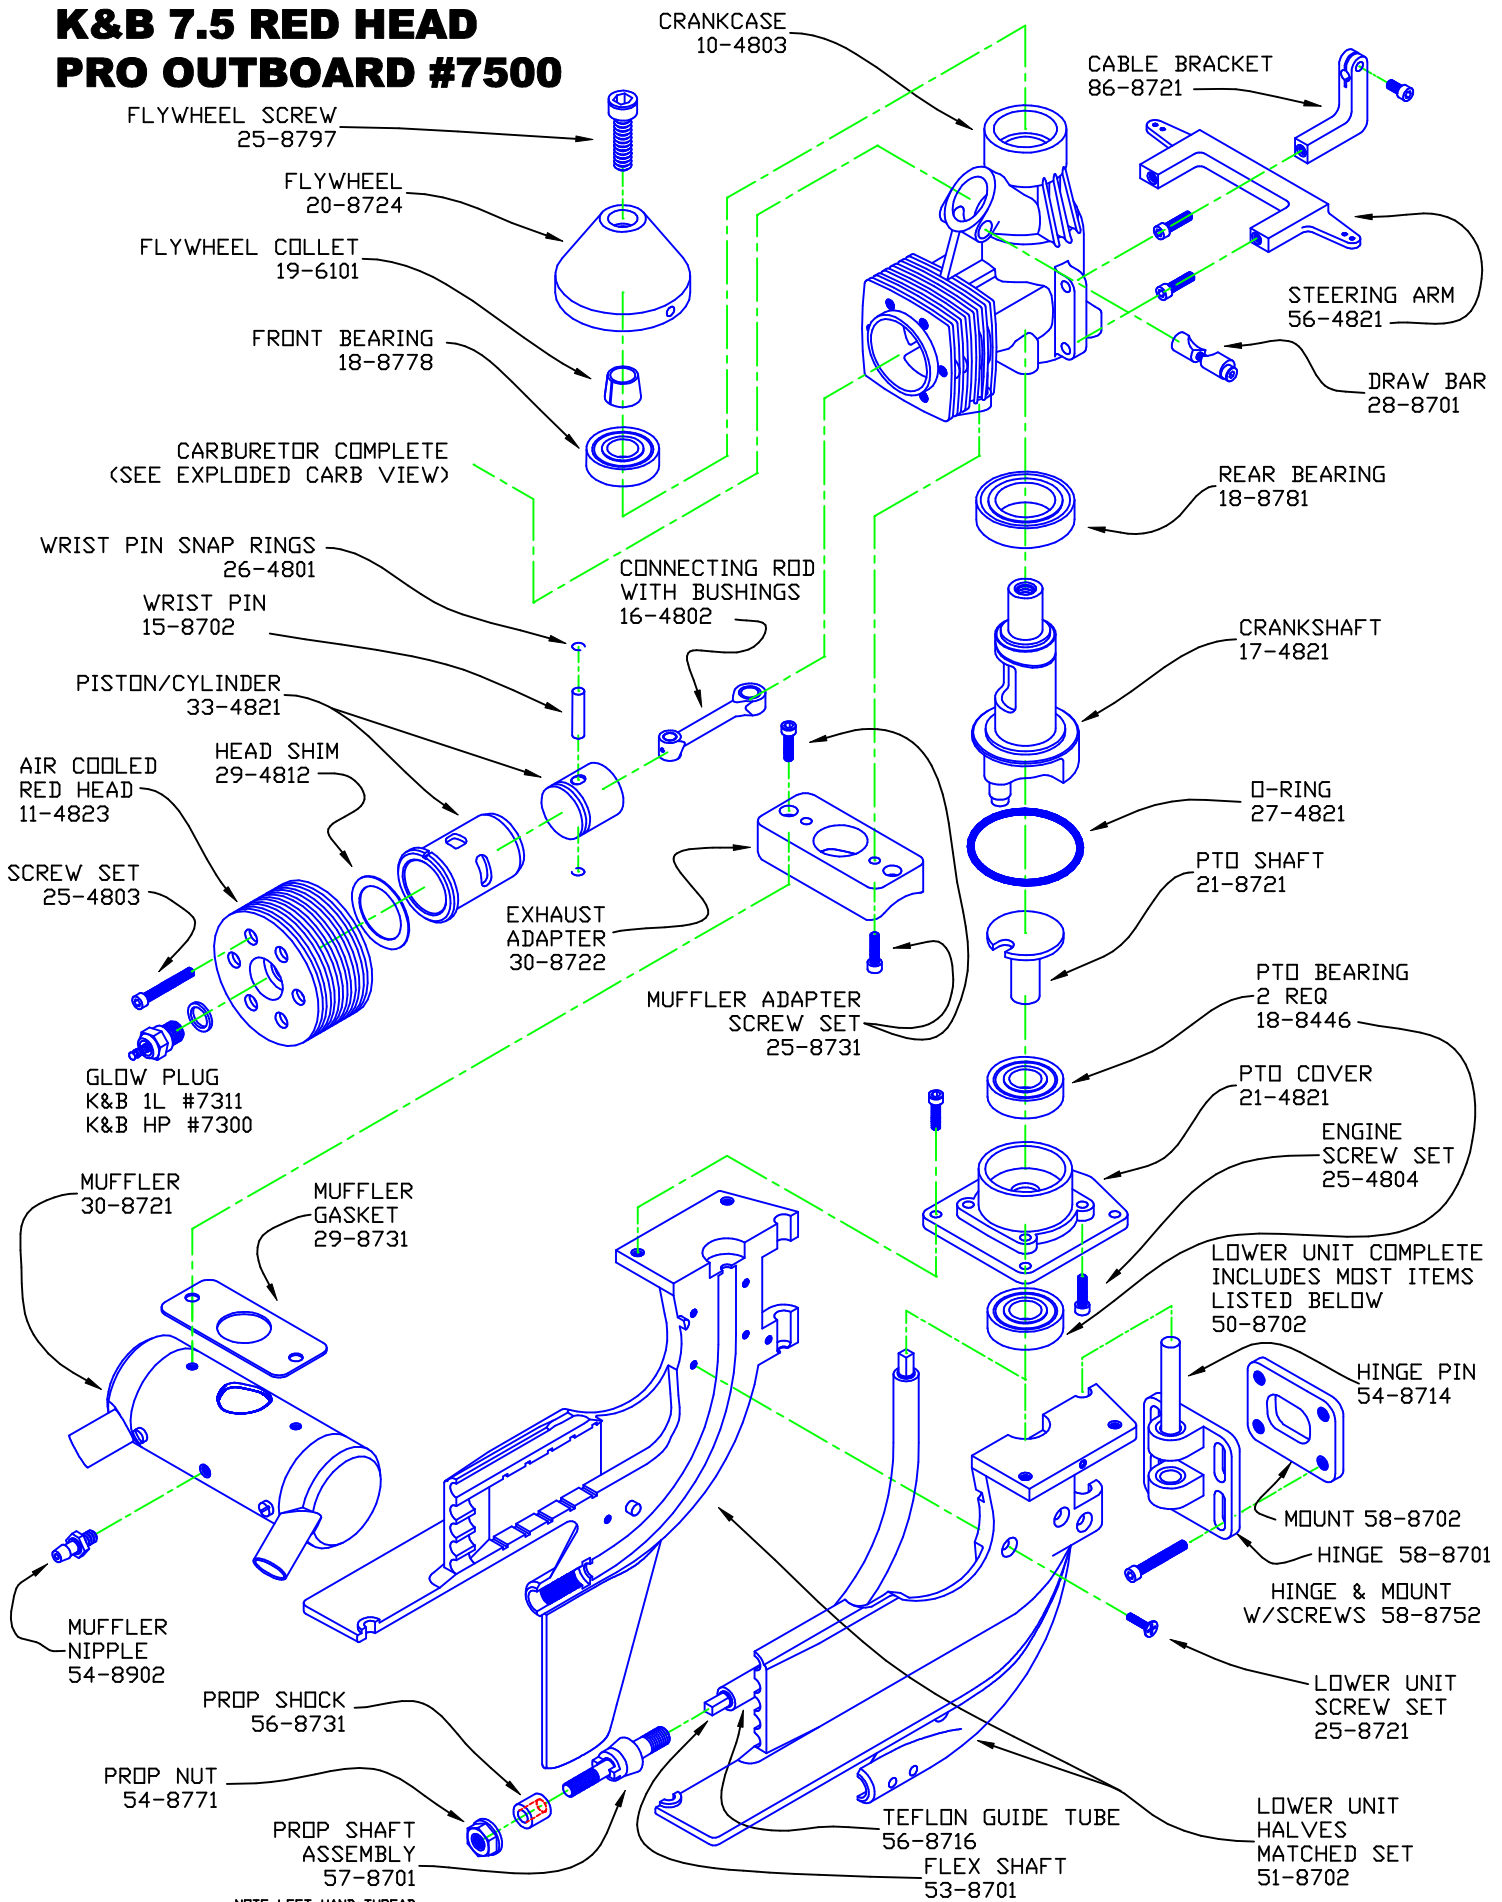

K&B 7.5 RED HEAD PRO OUTBOARD #7500

CRANKCASE
10-4803

CABLE BRACKET
86-8721

FLYWHEEL SCREW
25-8797

FLYWHEEL
20-8724

FLYWHEEL COLLET
19-6101

FRONT BEARING
18-8778

CARBURETOR COMPLETE
(SEE EXPLODED CARB VIEW)

STEERING ARM
56-4821

DRAW BAR
28-8701

REAR BEARING
18-8781

CONNECTING ROD
WITH BUSHINGS
16-4802

WRIST PIN SNAP RINGS
26-4801

WRIST PIN
15-8702

PISTON/CYLINDER
33-4821

CRANKSHAFT
17-4821

AIR COOLED
RED HEAD
11-4823

HEAD SHIM
29-4812

O-RING
27-4821

SCREW SET
25-4803

EXHAUST
ADAPTER
30-8722

PTO SHAFT
21-8721

MUFFLER ADAPTER
SCREW SET
25-8731

PTO BEARING
2 REQ
18-8446

GLOW PLUG
K&B 1L #7311
K&B HP #7300

PTO COVER
21-4821

ENGINE
SCREW SET
25-4804

MUFFLER
30-8721

MUFFLER
GASKET
29-8731

LOWER UNIT COMPLETE
INCLUDES MOST ITEMS
LISTED BELOW
50-8702

HINGE PIN
54-8714

MUFFLER
NIPPLE
54-8902